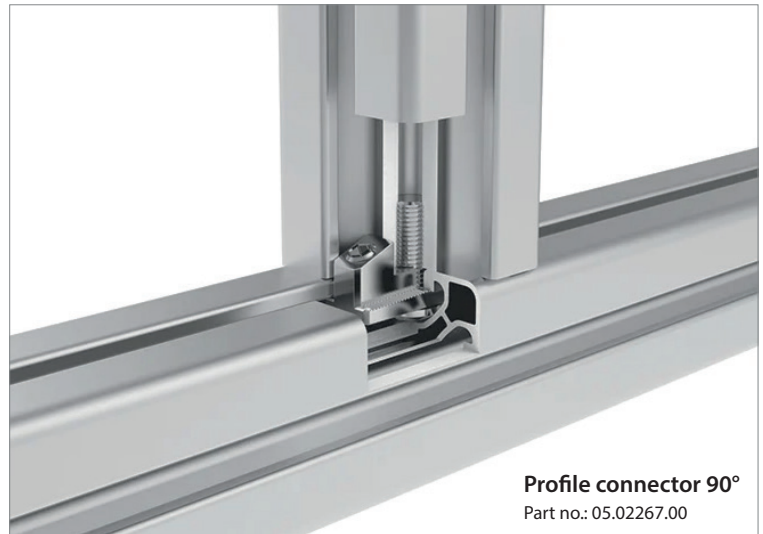

B40 joint
Part no.: 05.00028.00

Our angle connectors for aluminium profiles offer the perfect combination of **precision, stability, and durability**. Thanks to their precise manufacturing, they ensure an exact connection between profiles, guaranteeing a permanently stable construction.

Made from **high-quality aluminium or zinc**, they impress with their high load capacity and long service life. The well-thought-out design allows for effortless assembly—whether using screws or special connecting elements for even greater stability.

The **angle connectors** made of aluminium/zinc die-cast enable easy connections of aluminium profiles at **45° and 90° angles**. The **B40 joint** provides high stability with **continuously adjustable angles**. It is also made of robust aluminium die-cast and is mounted using suitable fastening elements. The **90° profile connector** allows for a quick and stable **90° connection** of aluminium profiles without the need for drilling or milling. The self-tapping screws ensure **secure fixation** directly in the profile groove, while the **integrated anti-rotation protection** provides additional stability.

The connectors are available in various surfaces and colors and can be equipped with **matching cover caps** to ensure an attractive appearance. In addition to their functionality, they also impress with their **modern design** and high-quality finish, seamlessly integrating into any construction.